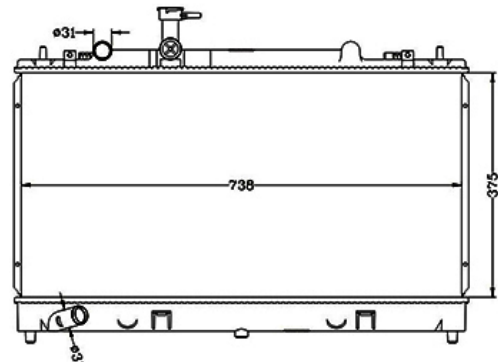

COD: 2912 RADIADOR MAZDA 6 MECANICO LAMINILLA

CARTYPE: MAZDA 6' 02-03 MT
CORE SIZE: PA 375 X 738 X 16/26
OEM: L327-15-200

DPI:
TANK SIZE: 47/47 X 758
OIL COOLER:
CARTON: 800 X 125 X 585