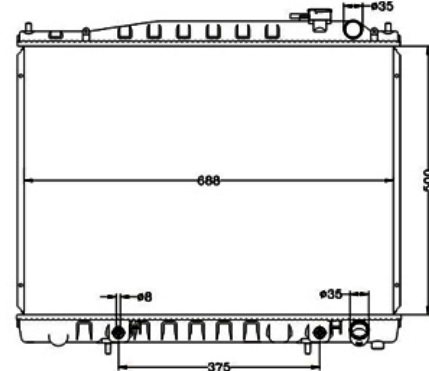

CARTYPE: TERRANO' 97-99 E50/R50/VG33 AT
CARTYPE: PATHFINDER/IMQX4' 95-99 AT
CORE SIZE: PA 500 X 688 X 16/26
OEM: 21460-0W510 / 0W001 / VE400
DPI: 2075
TANK SIZE: 47/57 X 713
OIL COOLER: ϕ 22 X 375
CARTON: 750 X 110 X

COD: 12503 RADIADOR NISSAN SENTRA B13 16V