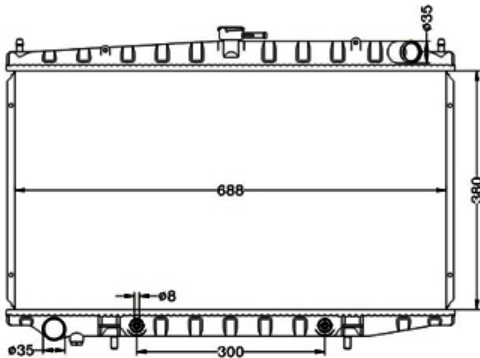

COD: 14029 RADIADOR NISSAN BLUEBIRD 93-98 AUTOMATICO LAMINILLA

CARTYPE: BLUEBIRD' 93-98 U13 AT   DPI: 1573
CORE SIZE: PA 380 X 688 X 16/26   TANK SIZE: 47/47 X 713
OEM: 21460-0E200 / 0E600 / 1E400   OIL COOLER: ϕ 22 X 300
CARTON: 750 X 105 X 530