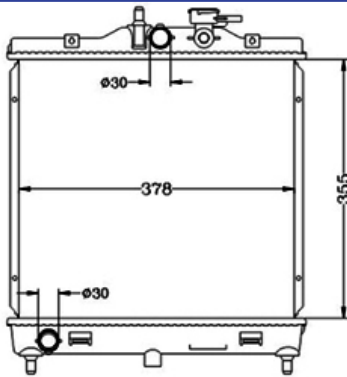

CARTYPE: KIA PICANTO' 04-MT
CORE SIZE: PA 355 X 378 X 16/26
OEM: 25310-07000

DPI:
TANK SIZE: 44/44 X 407
OIL COOLER:
CARTON: 450 X 135 X 530

COD: 5256 RADIADOR KIA PICANTO ION