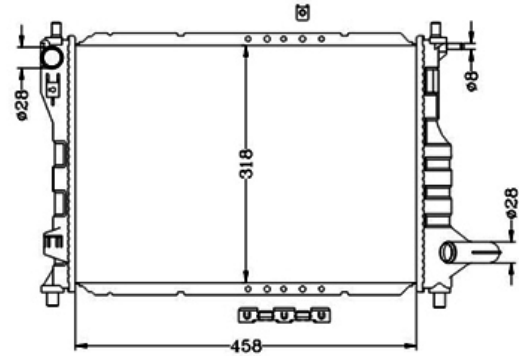

CARTYPE: MATIZ 0.8 / 1.0i' 05 MT
CORE SIZE: PA 458 X 318 X 16
OEM: 96477777 / 96591475

DPI:
TANK SIZE: 36.5 / 36.5 X 340
OIL COOLER:
CARTON: 650 X 85 X 420

COD: 13593 RADIADOR CHEVROLET SPARK GT 11/