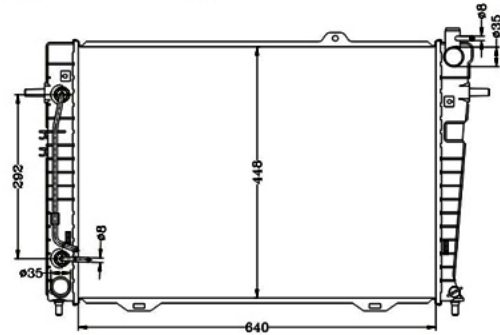

备注: 16, 22, 26芯厚的散热器, 边板都用26宽

CARTYPE: TUCSON' 04-AT
CORE SIZE: PA 640 X 448 X 16/22/26
OEM: 25310-2E500 / 2E700 / 2E900

DPI:
TANK SIZE: 46/46 X 465
OIL COOLER: ϕ 22 X 292
CARTON: 835 X 120 X 550

COD: 9396 RADIADOR KIA PICANTO