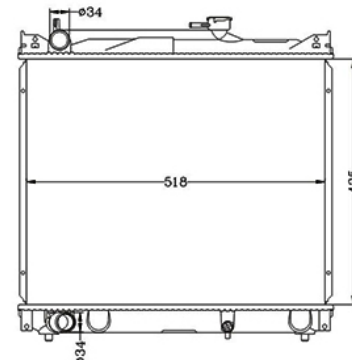

CARTYPE: VITARA' 97 TA11 MT
CORE SIZE: PA 425 X 518 X 16/26
OEM: 17700 - 77E00 / 77E20

DPI:
TANK SIZE: 48/48 X 544
OIL COOLER:
CARTON: 590 X 100 X 590

COD: 11028 RADIADOR CHEVROLET LUV D-MAX 2.4 4X2 LAMINILLA