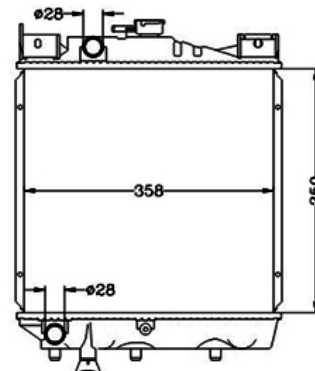

CARTYPE: FORSA / FIREFLY / SPRINT'85-88 MT
CORE SIZE: PA 350 X 358 X 16/26
OEM: 17700-82621

DPI:
TANK SIZE: 40/50 X 377
OIL COOLER:
CARTON: 420 X 90 X 525