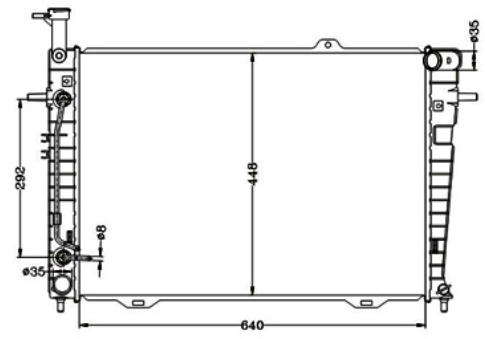

备注: 16, 22, 26芯厚的散热器,边板都用26宽

CARTYPE: TUCSON'04- AT
CORE SIZE: PA 640 X 448 X 16/22/26
OEM: 25310-2E100 / 2E400 /2E800

DPI:
TANK SIZE: 46/46 X 465
OIL COOLER: ϕ 22 X 292
CARTON: 835 X 125 X 580