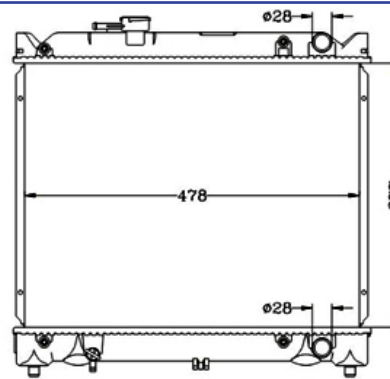

CARTYPE: VITARA' 88-97 TAO1 G16A MT
CORE SIZE: PA 377 X 478 X 16/26
OEM: 17700-60A00/60A11/60A12
17700-85C01

DPI:
TANK SIZE: 48/48 X 507
OIL COOLER:
CARTON: 550 X 100 X 540

COD: 14180 RADIADOR CHEVROLET VITARA M/V 3 PTAS 26mm DE ESPESOR