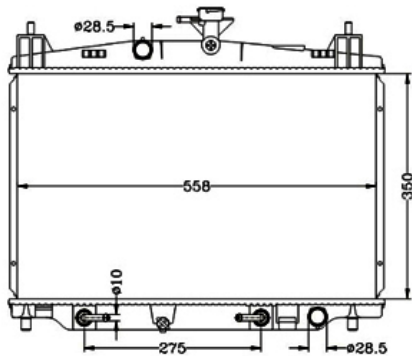

RADIADORES - MAZDA

COD: 11330 RADIADOR MAZDA 2 AUTOMATICO LAMINILLA
KJ-16073

CARTYPE: MAZDA 2' 08- AT
CORE SIZE: PA 350 X 558 X 16/26
OEM: ZY84-15-200a

DPI:
TANK SIZE: 48/48 X 582
OIL COOLER: ϕ 22 X 275
CARTON: 625 X 110 X 525

COD: 11331 RADIADOR MAZDA 2 MECANICO LAMINILLA