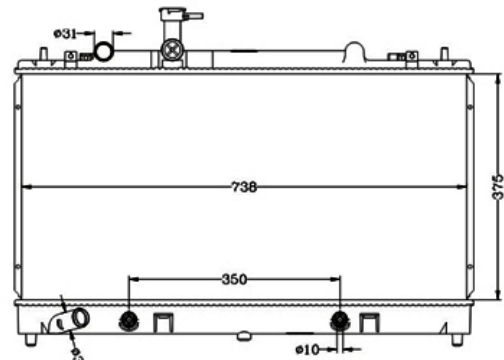

CARTYPE: MAZDA 6' 02-03 AT
CORE SIZE: PA 375 X 738 X 16/26
OEM: L328-15-200B

DPI:
TANK SIZE: 47/47 X 758
OIL COOLER: 22 X 350
CARTON: 800 X 125 X 585