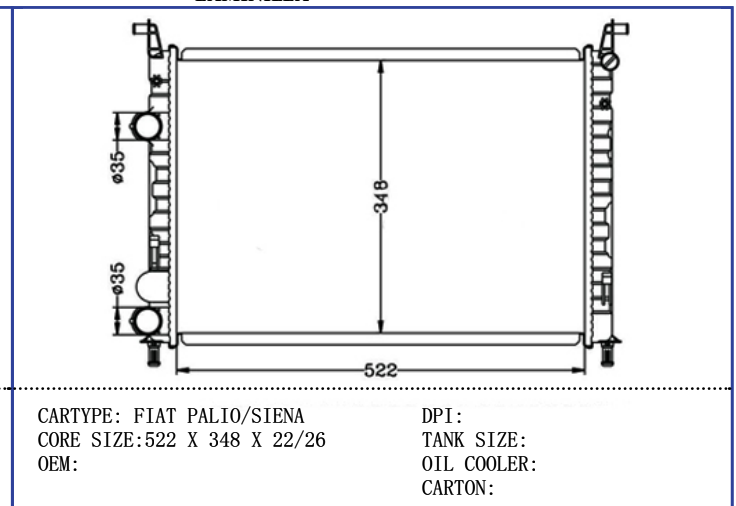

COD: 13739 RADIADOR FIAT PALIO / SIENA / M/N TIPO VALEO LAMINILLA