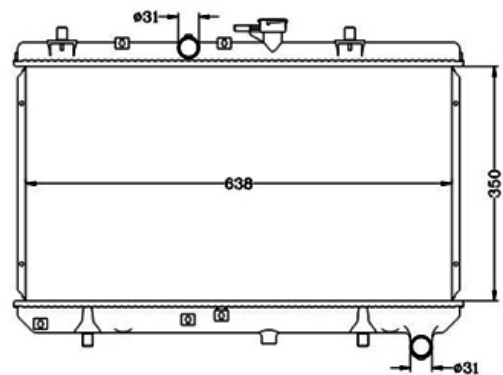

RADIADORES - KIA

COD: 10623

RADIADOR KIA PRIDE Y FORD FESTIVA LAMINILLA

COD: 5321

RADIADOR KIA RIO 1.3/1.5 2000-2005 CON A/A MECANICO LAMINILLA

CARTYPE: KIA PRIDE' 93-MT
CORE SIZE: PA 320 X 378 X 16/26
OEM: OK930-15-200A

DPI:
TANK SIZE: 46/46 X 407
OIL COOLER:
CARTON: 450 X 110 X 490

CARTYPE: KIA RIO' 03-05 MT
CORE SIZE: PA 350 X 638 X 16/26
OEM: 25310-FD010

DPI:
TANK SIZE: 46/46 X 667.5
OIL COOLER:
CARTON: 710 X 120 X 540