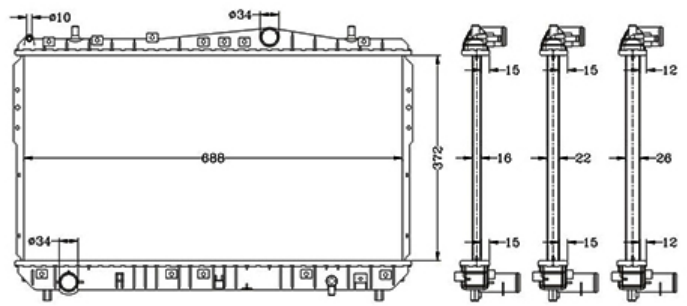

CARTYPE: NUBIRA / EXCELLE'03-MT
CORE SIZE: PA 372 X 688 X 16/22/26
OEM: 95663243 / 96553378

DPI:
TANK SIZE: 46/51 X 717
OIL COOLER:
CARTON: 760 X 120 X 530

COD: 13735 RADIADOR CHEVROLET SAIL