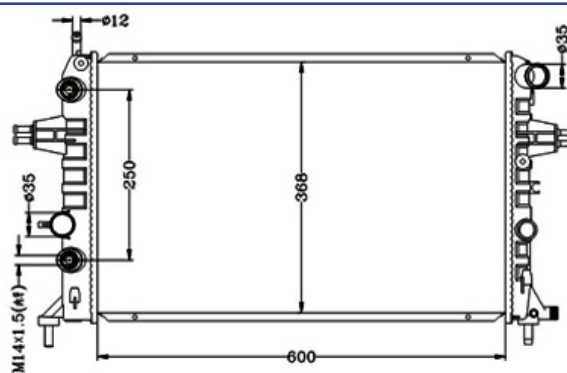

CARTYPE: ASTRA G / ZAFIIRA A'98-AT
CORE SIZE: PA 600 X 368 X 16/26/32/36
OEM: 1300210 / 1300407

DPI:
TANK SIZE: 55/55 X 395
OIL COOLER: 25 X 250
CARTON: 850 X 110 X 500