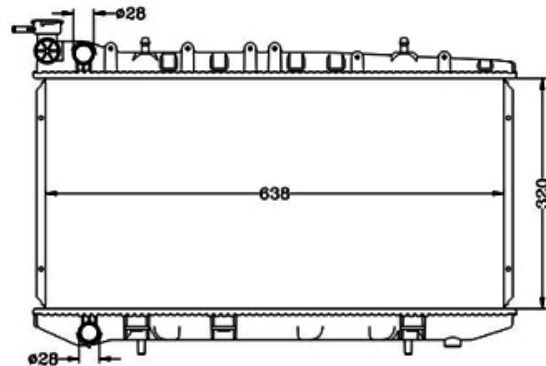

CARTYPE: SUNNY B13' 91-93 MT
CORE SIZE: PA 320 X 638 X 16
OEM:
FOR: SENTRA OUTSIDE USA
DPI:
TANK SIZE: 36/47 X 669
OIL COOLER:
CARTON: 740 X 130 X 510

COD: 14548 RADIADOR NISSAN TIIDA 07/ AUTOMATICO LAMINILLA