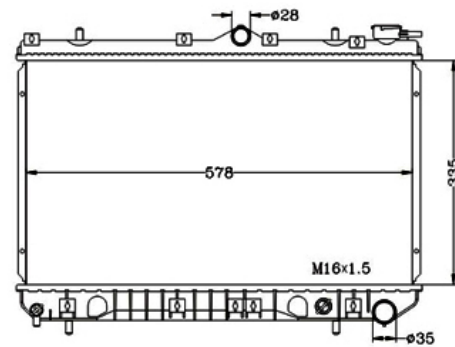

CARTYPE: EXCEL/PONY' 89-95 MT
CORE SIZE: PA 335 X 578 X 16/26
OEM: 25310 - 24000 / 24001 / 24100

DPI:
TANK SIZE: 46.5/56.5 X 604
OIL COOLER:
CARTON: 645 X 100 X 490