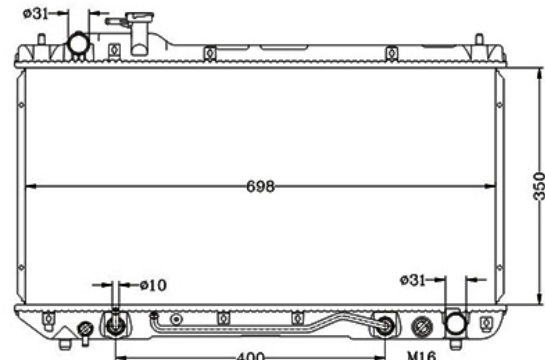

CARTYPE: RAV4' 98-99 SXA15G AT DPI: 2292
CORE SIZE: PA 350 X 698 X 16/26 TANK SIZE: 50/50 X 727
OEM: 16400-7A480 / 7A500 OIL COOLER: ϕ 22 X 400
CARTON: 770 X 125 X 520