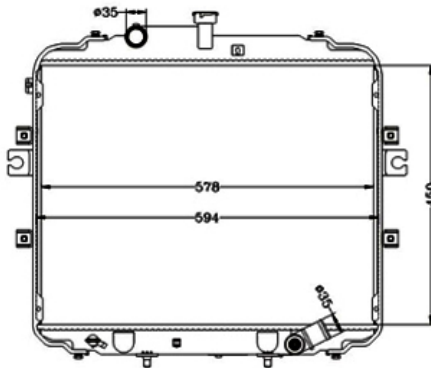

CARTYPE: H100 TRUCK'04 - MT
CORE SIZE: PA 450 X 578 X 26/32
OEM: 25310-4F400 / 25310- 4F210

DPI:
TANK SIZE: 62/62 X 588
OIL COOLER:
CARTON: 710 X 195 X 630

COD: 12496 RADIADOR HYUNDAI PORTER