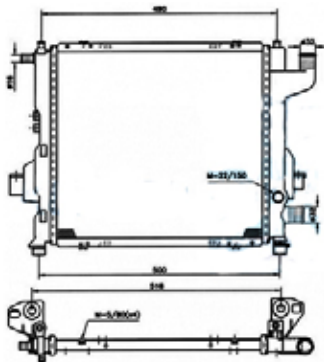

CARTYPE: RENAULT TWINGO II
CORE SIZE:
OEM:

DPI:
TANK SIZE:
OIL COOLER:
CARTON: