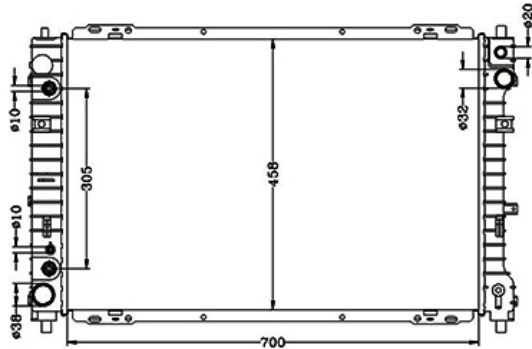

RADIADORES - FORD

COD: 14019 RADIADOR FORD ESCAPE AUTOMATICA LAMINILLA

CARTYPE: ESCAPE/TRIBUTE' 01-07 AT	DPI: 2307
MARINER' 05-08 AT	TANK SIZE: 46/46 X 469
CORE SIZE: PA 700 X 458 X 26	OIL COOLER: ϕ 22 X 305
OEM: AJ34-15-200	CARTON: 870 X 105 X 550