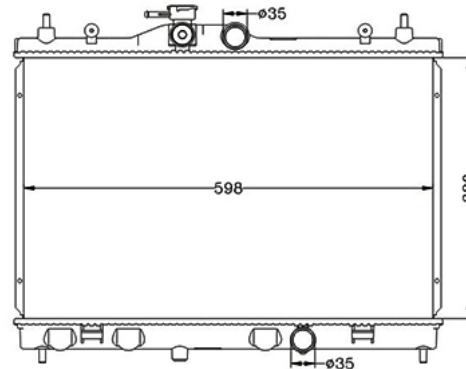

CARTYPE: TIIDA- 04 MT
CORE SIZE: PA 380 X 598 X 16
OEM: 21410-ED500 / QD500
DPI:
TANK SIZE: 36/46.5 X 624
OIL COOLER:
CARTON: 665 X 125 X 545