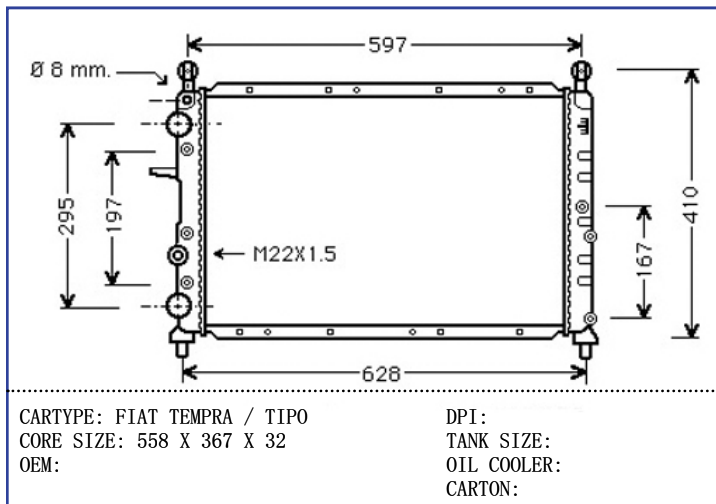

COD: 13740 RADIADOR FIAT TEMPRA / TIPO TUBO