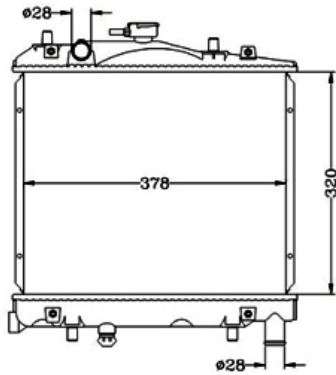

RADIADORES - KIA

COD: 10623

RADIADOR KIA PRIDE Y FORD FESTIVA LAMINILLA

COD: 5321

RADIADOR KIA RIO 1.3/1.5 2000-2005 CON A/A MECANICO LAMINILLA

CARTYPE: KIA PRIDE' 93-MT
CORE SIZE: PA 320 X 378 X 16/26
OEM: OK930-15-200A

DPI:
TANK SIZE: 46/46 X 407
OIL COOLER:
CARTON: 450 X 110 X 490

CARTYPE: KIA RIO' 03-05 MT
CORE SIZE: PA 350 X 638 X 16/26
OEM: 25310-FD010

DPI:
TANK SIZE: 46/46 X 667.5
OIL COOLER:
CARTON: 710 X 120 X 540