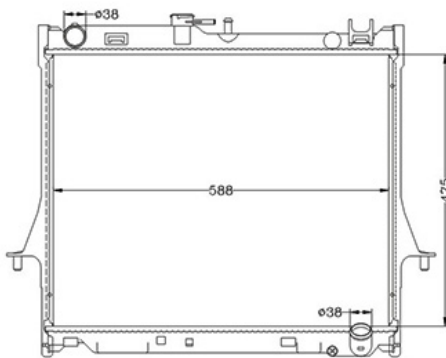

CARTYPE: PICKUP DMAX' 06 AT
CORE SIZE: PA 475 X 588 X 16/26
OEM: 8973630660

DPI:
TANK SIZE: 47.5/47.5 X 612.5
OIL COOLER: ϕ 22 X 350
CARTON: 760 X 105 X 625

COD: 13734 RADIADOR CHEVROLET LUV D-MAX 3.0 DIESEL LAMINILLA