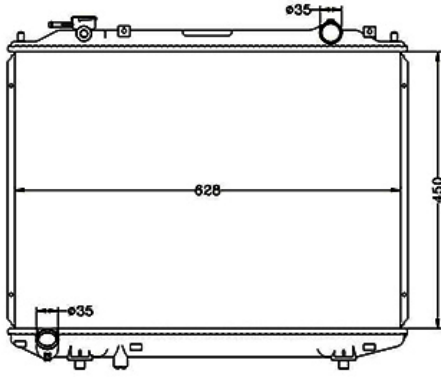

RADIADORES - MAZDA

COD: 3025 RADIADOR MAZDA B2600 M/NUEVO LAMINILLA

CARTYPE: B200' 96-99 MT
CORE SIZE: PA 450 X 628 X 26
OEM: WL21-15-200A

DPI:
TANK SIZE: 48/48 X 647
OIL COOLER:
CARTON: 690 X 110 X 590

COD: NUEVO RADIADOR MAZDA 323 NX LAMINILLA