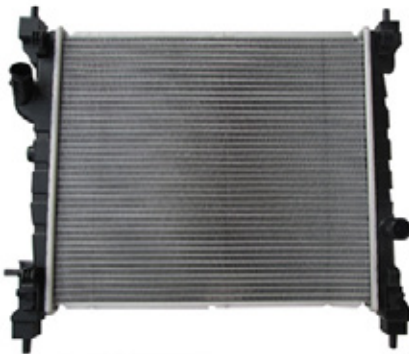

CARTYPE: CHEVROLET SPARK GT
CORE SIZE:
OEM:

DPI:
TANK SIZE:
OIL COOLER:
CARTON:

COD: 11030 RADIADOR CHEVROLET SPRINT LAMINILLA