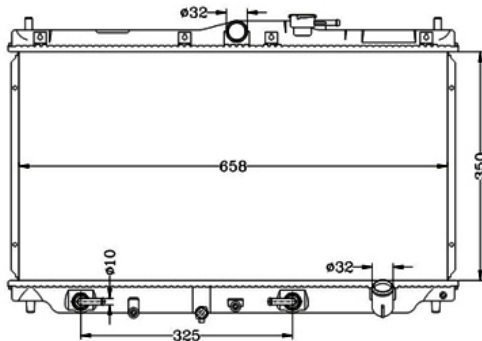

RADIADORES - HONDA

COD: 14020 RADIADOR HONDA ACCORD 90-93 AUTOMATICO LAMINILLA

CARTYPE: ACCORD' 90-93 CB7 AT   DPI: 19
CORE SIZE: PA 350 X 658 X 16/26   TANK SIZE: 50/50 X 687
OEM: 19010-PT1-905/PT0-905   OIL COOLER: ϕ 22 X 325
CARTON: 730 X 105 X 510