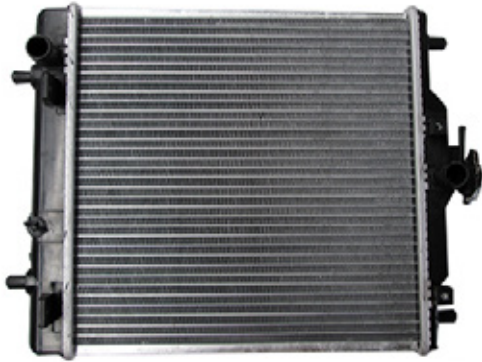

RADIADORES - CHANA

COD: 11566 RADIADOR CHANA

CARTYPE: CHANA
CORE SIZE:
OEM:

DPI:
TANK SIZE:
OIL COOLER:
CARTON: