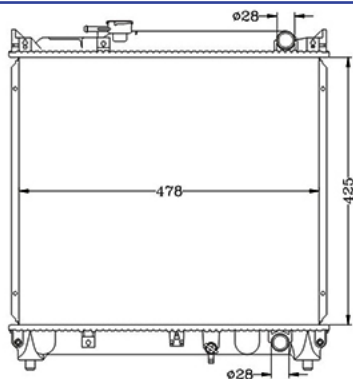

CARTYPE: VITARA'88-97 TD01 MT
CORE SIZE: PA 425 X 478 X 16/26
OEM: 17700-56B01 / 56B02

DPI: 1864
TANK SIZE: 48/48 X 507
OIL COOLER:
CARTON: 550 X 100 X 580

COD: 9699 RADIADOR CHEVROLET VITARA M/V 3PTAS 16mm DE ESPESOR