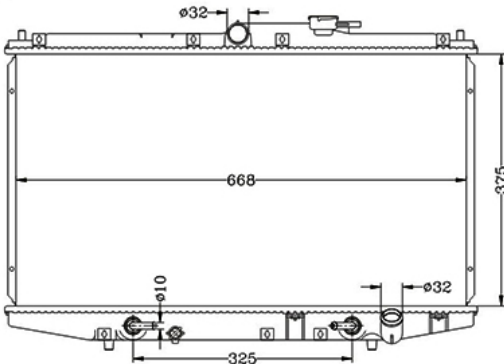

COD: 14532 RADIADOR HONDA ACCORD 98-02 AUTOMATICO LAMINILLA

CARTYPE: ACCORD' 98-00 CG5/TA1 AT   DPI: 2148
CORE SIZE: PA 375 X 668 X 16/26   TANK SIZE: 48/48 X 698
OEM: 19010-PAA-A51/PFV-901   OIL COOLER: ϕ 22 X 325
19010-PCA-013   CARTON: 740 X 110 X 510