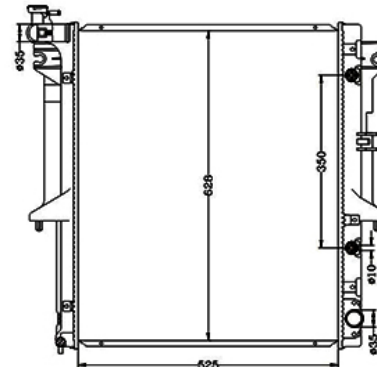

CARTYPE: G200' 04- /L200' 07 -AT
CORE SIZE: PA 525 X 628 X 16/26
OEM:

DPI:
TANK SIZE: 47/57 X 713
OIL COOLER: ϕ 22 X 350
CARTON: 750 X 120 X 730