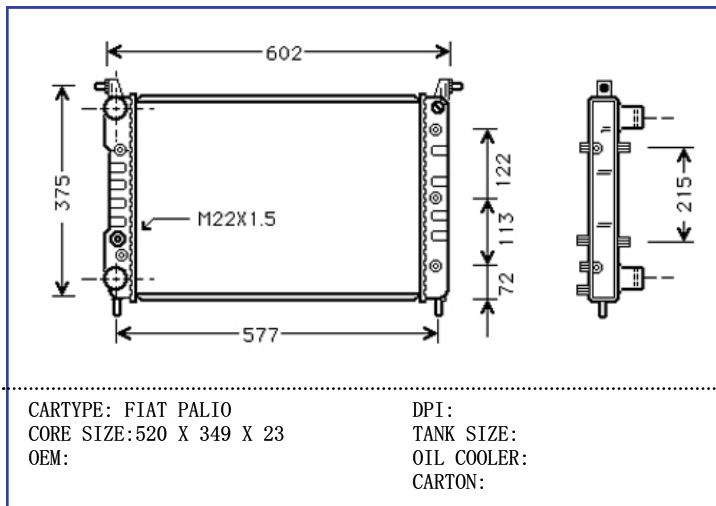

COD: 13738 RADIADOR FIAT PALIO LAMINILLA