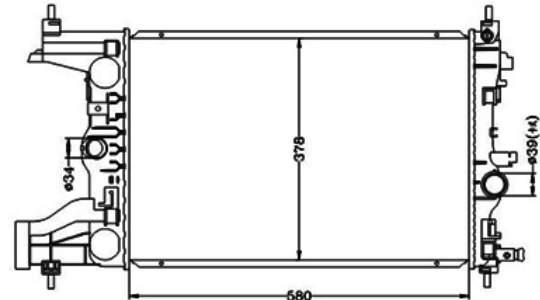

COD: 9698 RADIADOR CHEVROLET CRUZE 1.8 MECANICO

CARTYPE: CRUZE' 09-11(科鲁兹)MT
CORE SIZE: PA 580 X 378 X 16/26
OEM: 13267650

DPI:
TANK SIZE: 48/48 X 408
OIL COOLER:
CARTON: 905 X 125 X 525