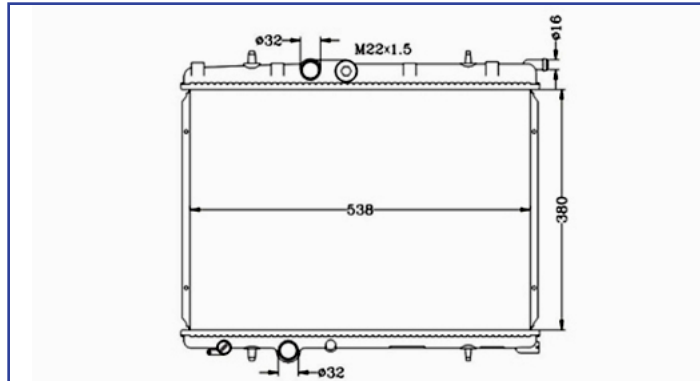

RADIADORES - PEUGEOT

COD: 11335 RADIADOR PEUGEOT 206 1.4 CON AA LAMINILLA

CARTYPE: PEUGEOT 206 MT
CORE SIZE: PA 380 X 538 X 16/22/26
OEM: 1330 H5
DPI:
TANK SIZE: 42.5/42.5 X 563
OIL COOLER:
CARTON: 630 X 93 X 500

COD: 13741 RADIADOR PEUGEOT 306 1.4 CON AA LAMINILLA