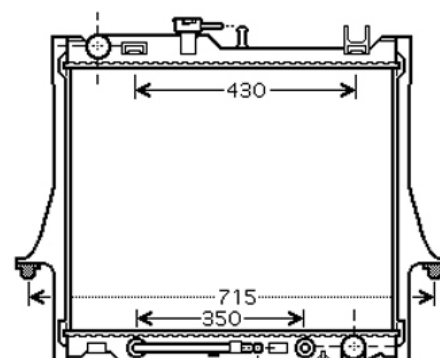

CARTYPE: LUV DMAX-
CORE SIZE:
OEM:

DPI:
TANK SIZE:
OIL COOLER:
CARTON: