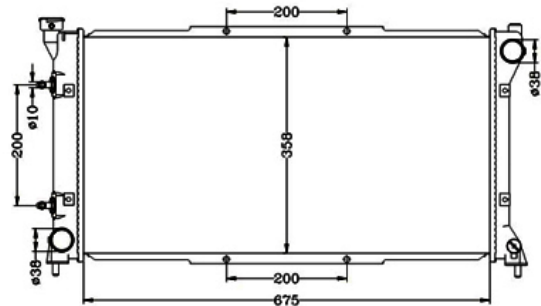

CARTYPE: LEGACY' 94-98 RHD AT   DPI: 1839 1853
CORE SIZE: PA 675 X 358 X 16/26   TANK SIZE: 46/46 X 383
OEM: 45199-AC070 / AC071   OIL COOLER: ϕ 19 X 200
CARTON: 850 X 90 X 465