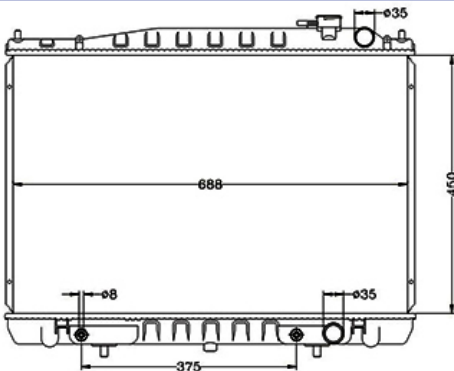

COD: 13605 RADIADOR NISSAN FRONTIER AUTOMATICA GASOLINA DIESEL LAMINILLA

CARTYPE: FRONTIER/XTERRA' 01-02 AT   DPI: 2409
CORE SIZE: PA 450 X 688 X 16/26   TANK SIZE: 47/57 X 713
OEM: 21460-5S700 AT   OIL COOLER: ϕ 22 X 375
CARTON: 750 X 110 X 620