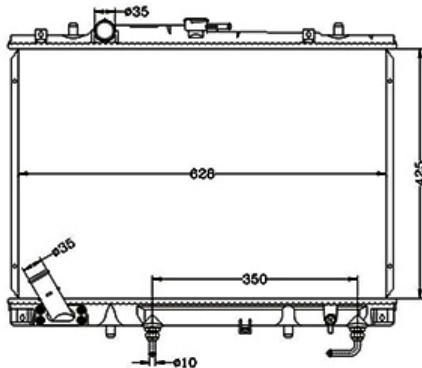

CARTYPE: MONTERO SPORT' 97-04 AT
CORE SIZE: PA 425 X 628 X 26/32/36
OEM: MR239627 / MR355474

DPI: 2278
TANK SIZE: 55/55 X 659
OIL COOLER: ϕ 22 X 350
CARTON: 700 X 140 X 560

COD: 14542

RADIADOR MITSUBISHI OUTLANDER 02-06 AUTOMATICO LAMINILLA