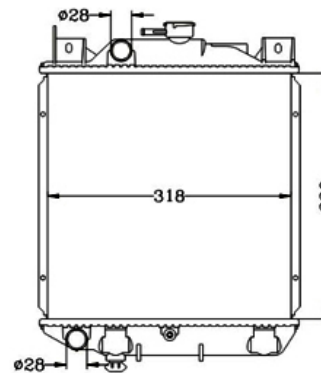

CARTYPE: CULTUS'07 - MT
CORE SIZE: PA 330 X 318 X 26
OEM: 17700 - 60B32 / 60B30

DPI:
TANK SIZE: 50/50 X 347
OIL COOLER:
CARTON: 390 X 95 X 495

COD: 14181 RADIADOR CHEVROLET VITARA 4 PUERTAS / 96 M/V