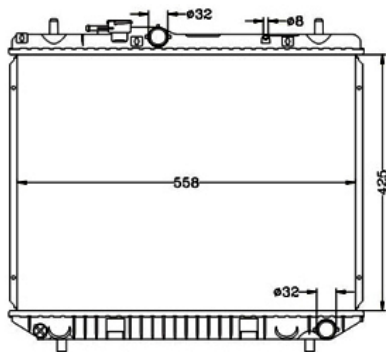

RADIADORES - DAIHATSU

COD: 13603 RADIADOR DAIHATSU TERIOS LAMINILLA

CARTYPE: TERIOS'97 - G 1.3L K3-VE MT   DPI:
CORE SIZE: PA 425 X 558 X 16/26   TANK SIZE: 50/50 X 582.5
OEM: 16400   OIL COOLER:
CARTON: 625 X 105 X 570