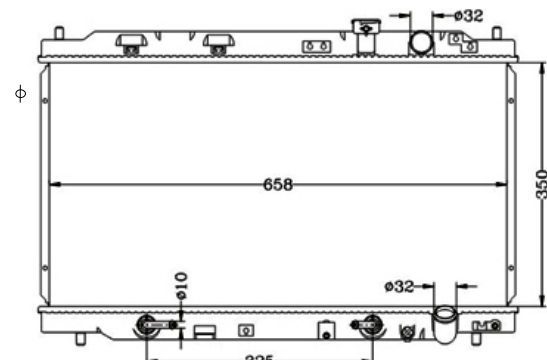

COD: 14025 RADIADOR HONDA INTEGRA 94-01 AUTOMATICO LAMINILLA

CARTYPE: INTEGRA' 94-00 DB7/B18C AT
CORE SIZE: PA 350 X 658 X 16
OEM: 19010 - P72 - 901

DPI: 1568
TANK SIZE: 40/50 X 687
OIL COOLER: ϕ 22 X 325
CARTON: 730 X 110 X 495