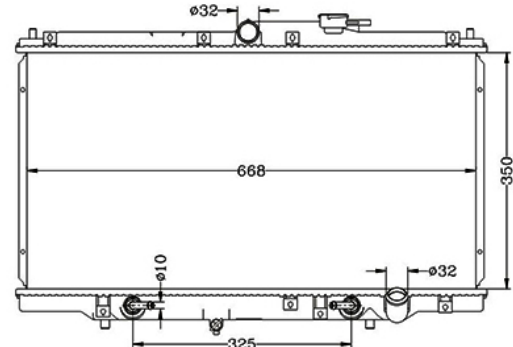

COD: 14021 RADIADOR HONDA ACCORD 94-97 AUTOMATICO LAMINILLA

CARTYPE: ACCORD' 94-97 CD5 AT   DPI: 1494
CORE SIZE: PA 350 X 668 X 16   TANK SIZE: 33/48 X 699
OEM: 19010-POH-A51 / POR-J510M   OIL COOLER: ϕ 22 X 325
19010-POD-J52 / J50M   CARTON: 740 X 110 X 490