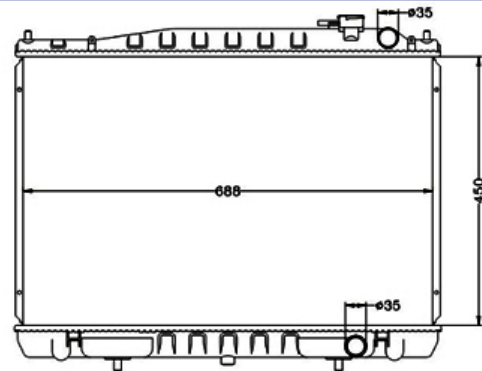

COD: 14030 RADIADOR NISSAN FRONTIER MECANICA GASOLINA DIESEL LAMINILLA

CARTYPE: FRONTIER/XTERRA' 01-02 MT   DPI:
CORE SIZE: PA 450 X 688 X 16/26   TANK SIZE: 47/57 X 713
OEM: 21460-5S700 MT   OIL COOLER:
CARTON: 750 X 110 X 620