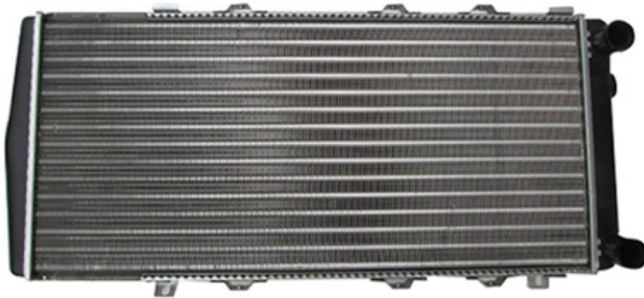

CARTYPE: SKODA FELICIA
CORE SIZE:
OEM:

DPI:
TANK SIZE:
OIL:
CARTON: