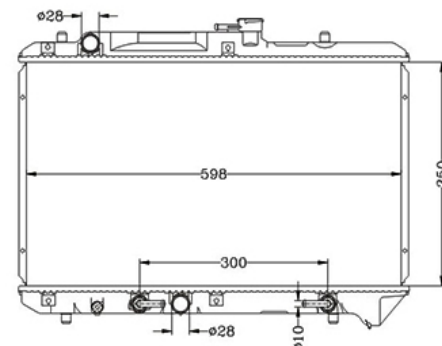

CARTYPE: CULTUS WAGON G15' 96-02 AT
CORE SIZE: PA 350 X 598 X 16/26
OEM: 17700 - 63G11 / 63G12

DPI:
TANK SIZE: 48/48 X 620.5
OIL COOLER: ϕ 19 X 300
CARTON: 650 X 100 X 515

COD: 11026 RADIADOR CHEVROLET GRAND VITARA AUTOMATICO LAMINILLA