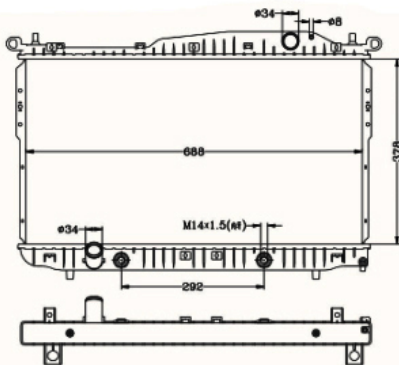

COD: 14017 RADIADOR CHEVROLET EPICA 2.5 AUTOMATICO LAMINILLA

CARTYPE: CHEVROLET EPICA' 08 - AT
CORE SIZE: PA 378 X 688 X 16/22/26
OEM:

DPI:
TANK SIZE: 46/51 X 717
OIL COOLER: φ 28 X 292
CARTON: 810 X 150 X 530