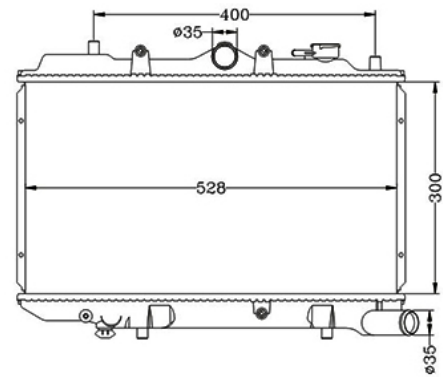

CARTYPE: MAZDA 323 MT
CORE SIZE: PA 300 X 528 X 16/26
OEM:

DPI:
TANK SIZE: 49.5/49.5 X 548
OIL COOLER:
CARTON: 610 X 110 X 450