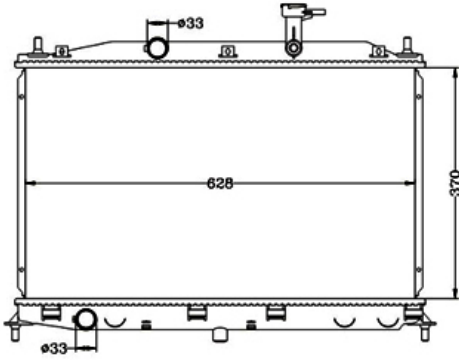

RADIADORES - HYUNDAI

COD: 9825 RADIADOR HYUNDAI VISION LAMINILLA

CARTYPE: ACCENT'07-10 MT
CORE SIZE: PA 370 X 628 X 16/26
OEM: 25310-1E001

DPI:
TANK SIZE: 46.5/46.5 X 656
OIL COOLER:
CARTON: 735 X 130 X 565