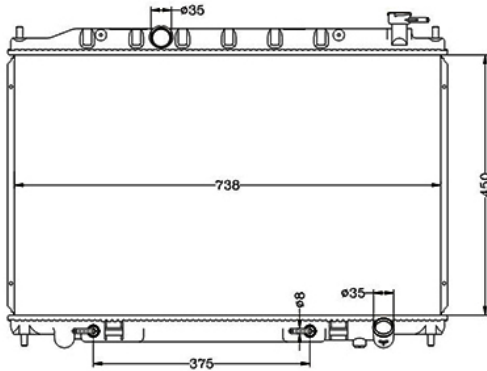

RADIADORES - NISSAN

COD: 14547 RADIADOR NISSAN MURANO 03 / AUTOMATICA LAMINILLA

CARTYPE: MURANO' 03 AT
CORE SIZE: PA 450 X 738 X 16/26
OEM: 21460-CA010 / 5Z200
DPI: 2578 2692
TANK SIZE: 47/47 X 758
OIL COOLER: ϕ 25 X 375
CARTON: 800 X 105 X 600

COD: 12504 RADIADOR NISSAN PATHFINDER 3.3