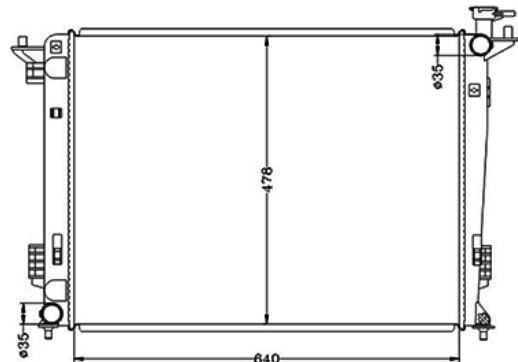

CARTYPE: HYUNDAI TUCSON'11- MT
CARTYPE: KIA SPORTAGE'09 -MT
CORE SIZE: PA 640 X 478 X 16/26
OEM: 25310-2S500

DPI:
TANK SIZE: 46.5/46.5 X 490
OIL COOLER:
CARTON: 880 X 110 X 590

COD: 13612 RADIADOR HYUNDAI NEW PORTER LAMINILLA