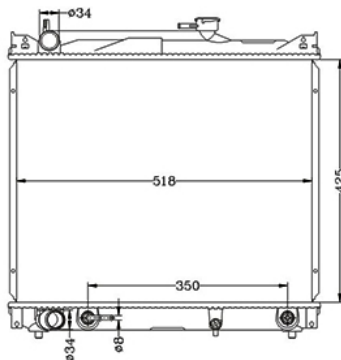

CARTYPE: VITARA' 97 TA11 AT
CORE SIZE: PA 425 X 518 X 16/26
OEM: 17700 - 77E10 / 77E30

DPI: 2087
TANK SIZE: 48/48 X 544
OIL COOLER: ϕ 19 X 350
CARTON: 590 X 100 X 590

COD: 11027 RADIADOR CHEVROLET GRAND VITARA MECANICO LAMINILLA