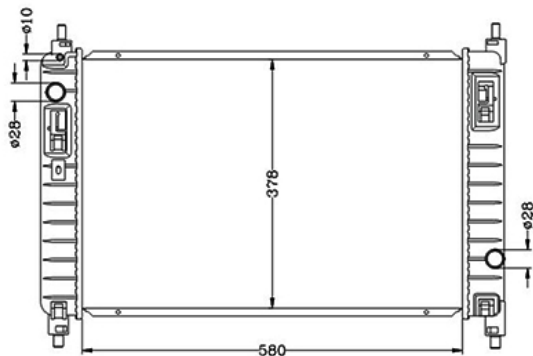

CARTYPE: CHEVROLET SAIL 1.4L' 2011 MT
CORE SIZE: PA 580 X 378 X 16/26
OEM: 9023975

DPI:
TANK SIZE: 48/48 X 408
OIL COOLER:
CARTON: 750 X 110 X 530

COD: 9695 RADIADOR CHEVROLET SPARK CHRONOS LAMINILLA