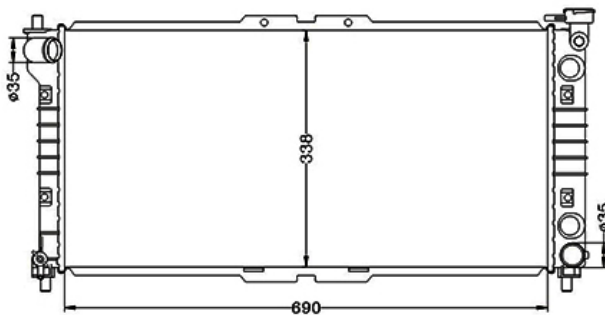

COD: 11033 RADIADOR MAZDA 626 MILENIUM MECANICO LAMINILLA

CARTYPE: MX6' 93-96 626 GE V4 AT
CORE SIZE: PA 690 X 338 X 26
OEM: FS20-15-200F
FSJ3/15/200

DPI:
TANK SIZE: 49/49 X 347
OIL COOLER: φ 25 X 225
CARTON: 850 X 120 X 435