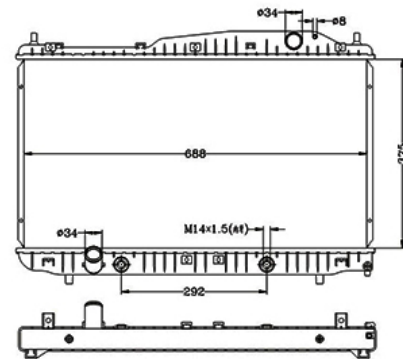

COD: 14018 RADIADOR CHEVROLET EPICA AUTOMATICO LAMINILLA

CARTYPE: CHEVROLET EPICA' 02 - AT
CORE SIZE: PA 375 X 688 X 18/22/26
OEM: 96278702/96328702

DPI:
TANK SIZE: 46/51 X 717
OIL COOLER: φ 28 X 292
CARTON: 760 X 120 X 530