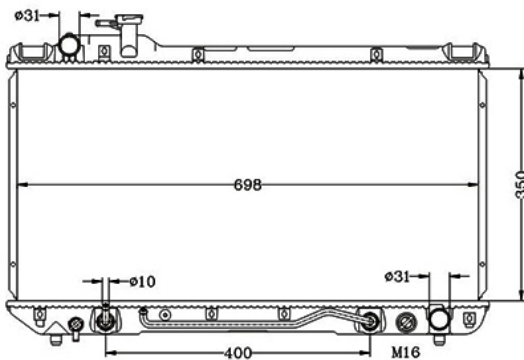

CARTYPE: RAV4' 96-97 SXA11 AT DPI: 1859
CORE SIZE: PA 350 X 698 X 16/26 TANK SIZE: 50/50 X 727
OEM: 16400-7A120 / 7A121 / 7A122 OIL COOLER: ϕ 22 X 400
CARTON: 770 X 125 X 520

COD: 14554 RADIADOR TOYOTA RAV4 98 CON PIVOTE AUTOMATICA LAMINILLA