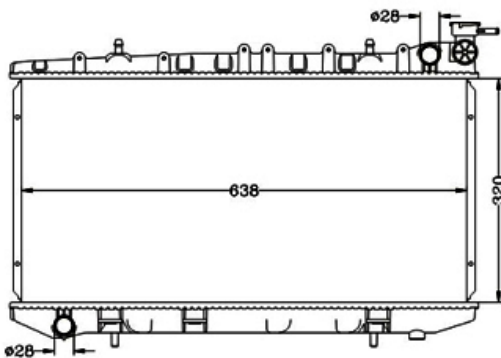

CARTYPE: SUNNY B13' 91-93 MT
CORE SIZE: PA 320 X 638 X 16
OEM: 21410-62Y00 / 62Y01/ 64Y00
DPI: 1440
TANK SIZE: 36/47 X 669
OIL COOLER:
CARTON: 740 X 130 X 510

COD: 13606 RADIADOR NISSAN SENTRA B13 8 VALVULAS LAMINILLA