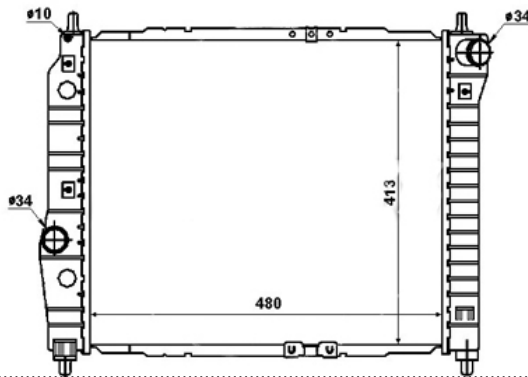

COD: 11274 RADIADOR CHEVROLET AVEO S/AIRE PMC

CARTYPE: CHEVROLET AVEO
CORE SIZE:
OEM:

DPI:
TANK SIZE:
OIL COOLER:
CARTON: